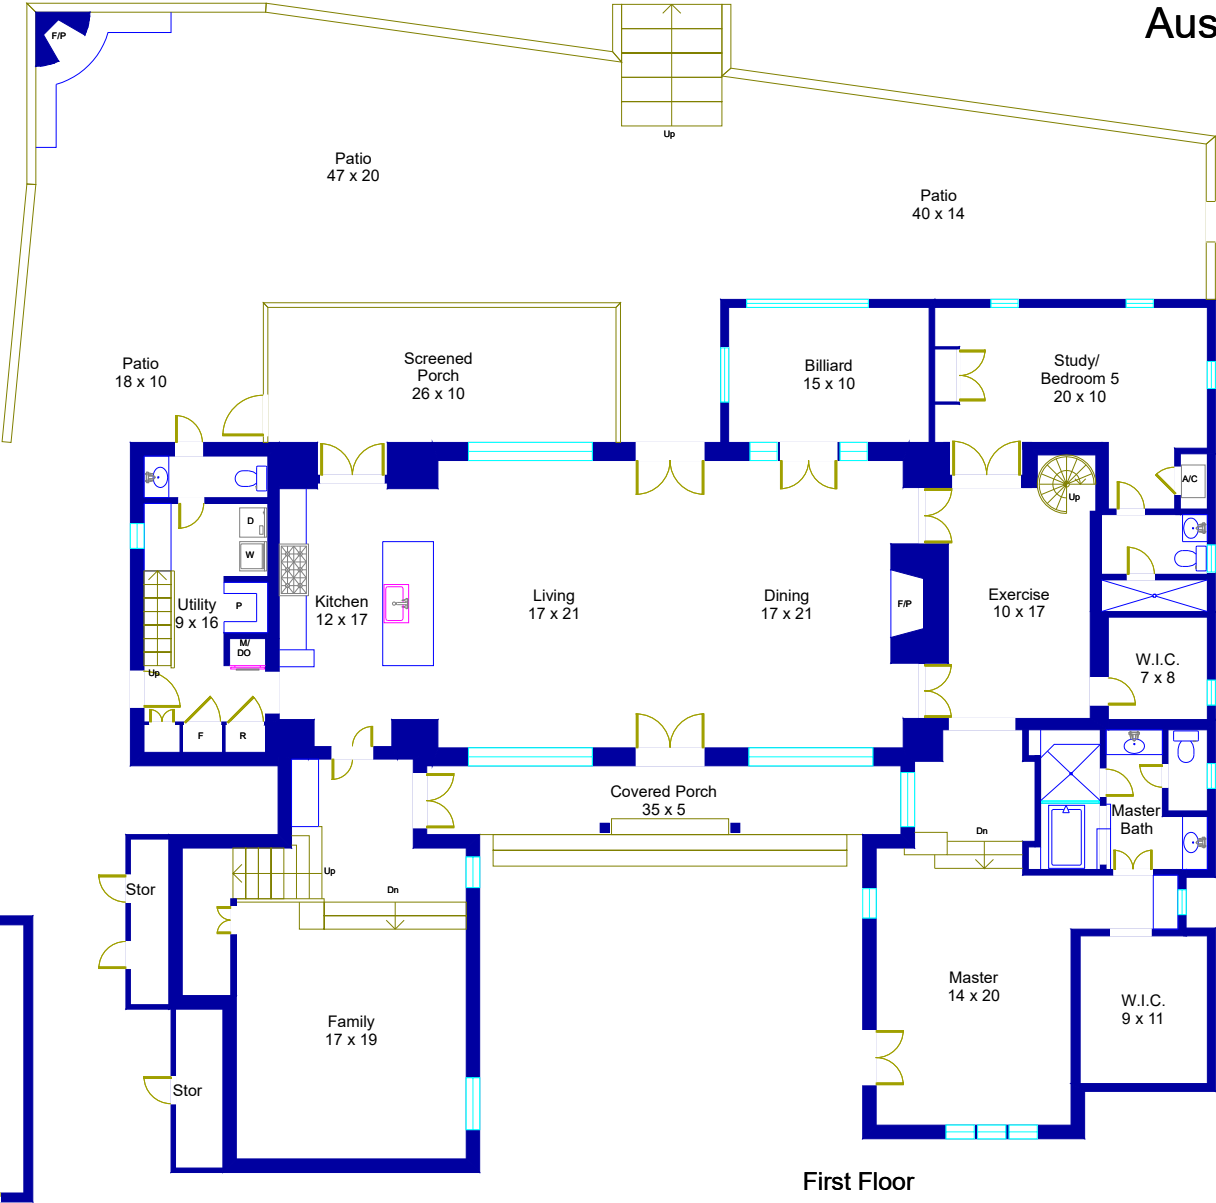

10910 River Terrace Cir Austin, Texas

Second Floor 2

Second Floor 1

First Floor

Second Floor 3

© Floor Plan Graphics LLC 2019. This floor plan is an artistic rendering only. All dimensions are approximate. Floor Plan Graphics LLC and Moreland Properties make no representation or warranty as to this rendering's accuracy and no measurements or dimensions should be relied upon without independent verification. This floor plan and its respective square footage materials remain the property of Floor Plan Graphics LLC.