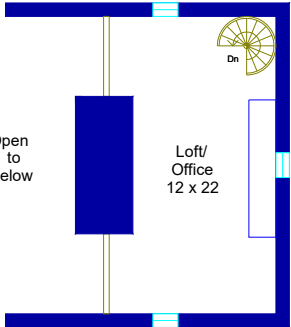

10910 River Terrace Cir Austin, Texas

Second Floor 2

Second Floor 1

First Floor

Second Floor 3

© Floor Plan Graphics LLC 2019. This floor plan is an artistic rendering only. All dimensions are approximate. Floor Plan Graphics LLC and Moreland Properties make no representation or warranty as to this rendering's accuracy and no measurements or dimensions should be relied upon without independent verification. This floor plan and its respective square footage materials remain the property of Floor Plan Graphics LLC.

Marketed by Eric Moreland, Moreland Properties, 512.480.0848, Moreland.com
Floor plan by Floor Plan Graphics LLC, 512.454.0383, FloorPlanGraphics.com