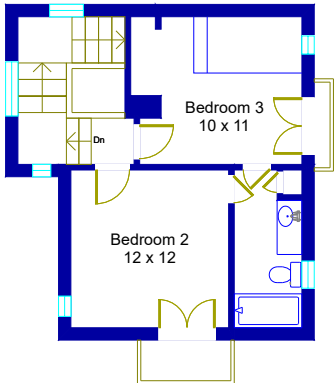

10910 River Terrace Cir Austin, Texas

Second Floor 2

Second Floor 1

First Floor

Second Floor 3

© Floor Plan Graphics LLC 2019. This floor plan is an artistic rendering only. All dimensions are approximate. Floor Plan Graphics LLC and Moreland Properties make no representation or warranty as to this rendering's accuracy and no measurements or dimensions should be relied upon without independent verification. This floor plan and its respective square footage materials remain the property of Floor Plan Graphics LLC.

Marketed by Eric Moreland, Moreland Properties, 512.480.0848, Moreland.com
Floor plan by Floor Plan Graphics LLC, 512.454.0383, FloorPlanGraphics.com